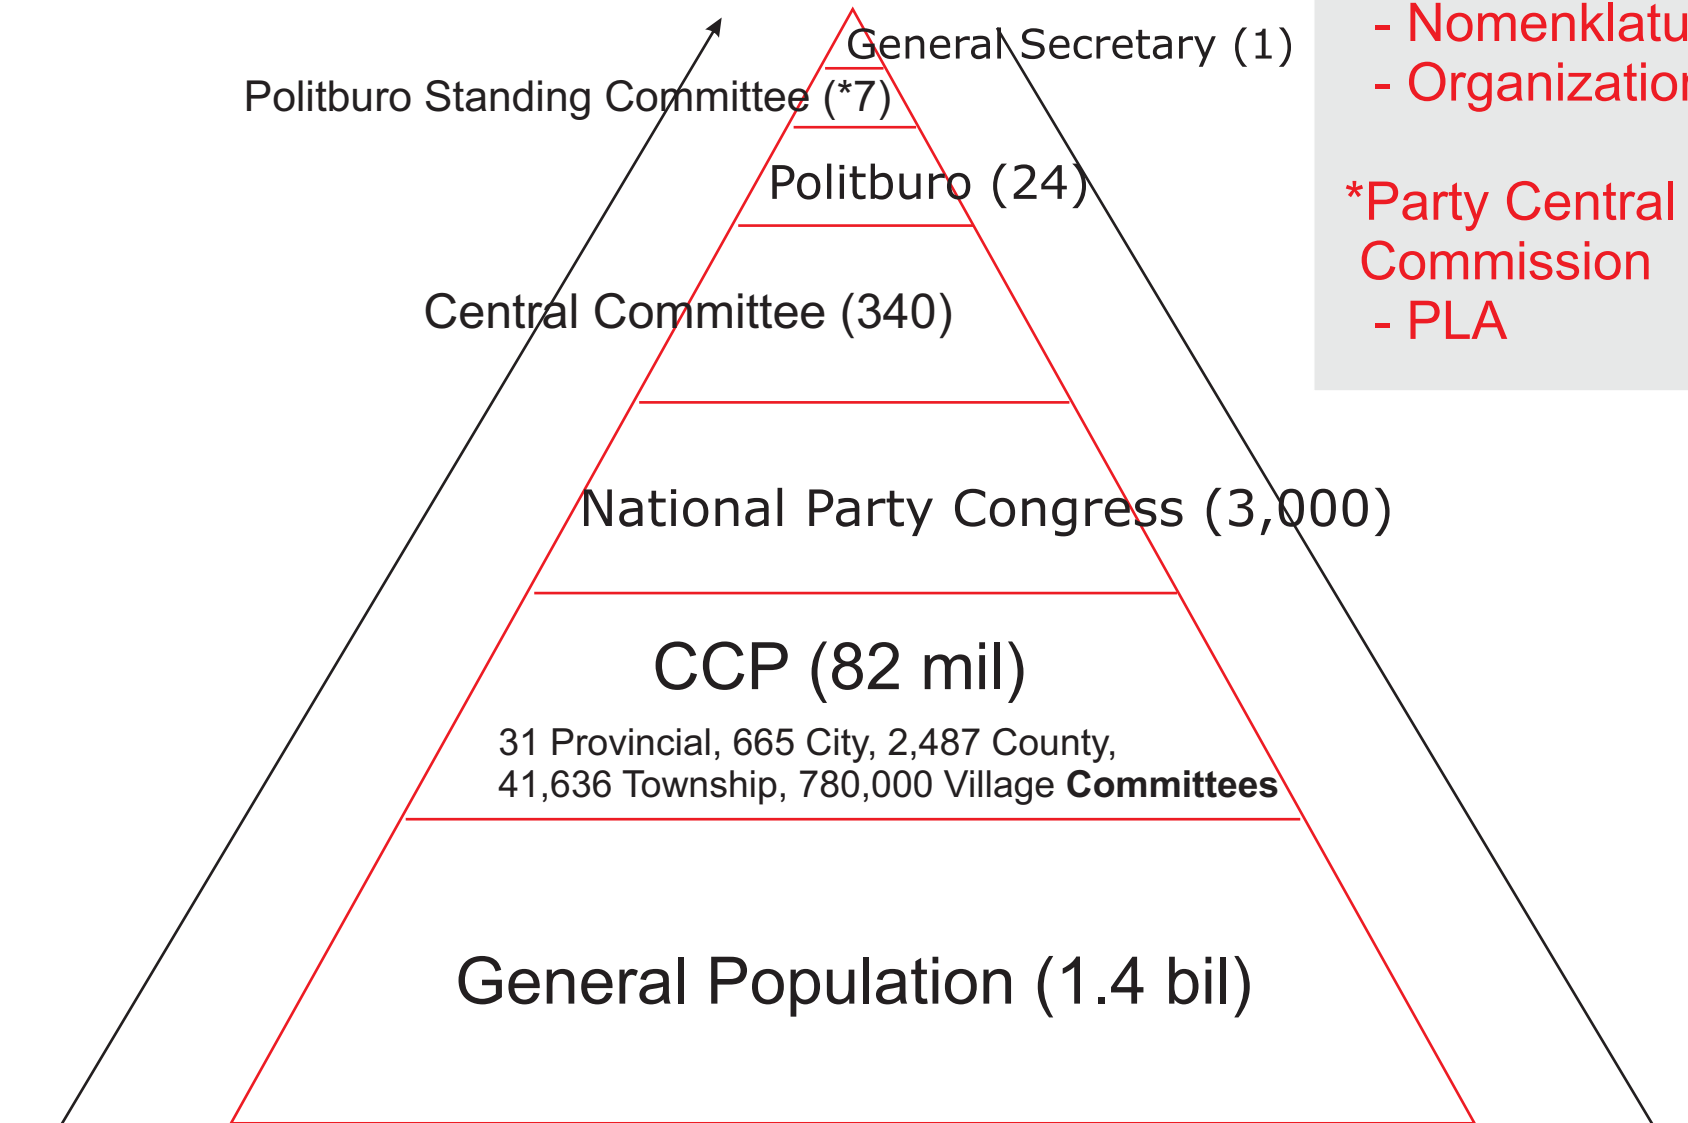

THE PARTY STATE

Other Players:

*Secretariat
- Nomenklatura
- Organization Dept.

*Party Central Military
Commission
- PLA

DEMOCRATIC CENTRALISM

PATRON-CLIENT RELATIONSHIPS *Guanxi*

PARALLEL GOVERNMENT-PARTY STRUCTURES

Other Players:

*Central Military Commission

*People's Court System
- Supreme People's Court
- Rule BY Law